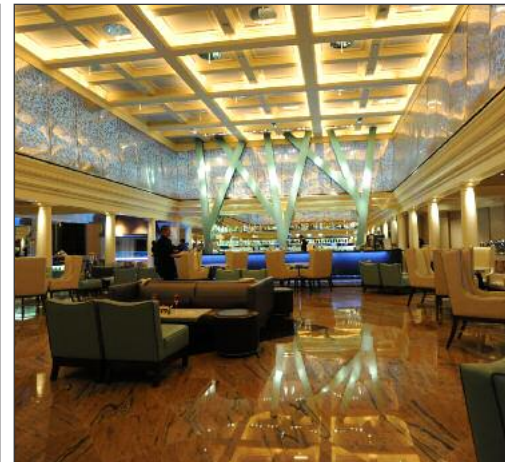

One & Only
WESTMOUNT
Country Club

Address	728 Rifle Camp Road, Woodland Park, NJ 07424
Telephone	973-256-2700
Website	www.westmountcc.com
Email	Karen@westmountcc.com
Room cap. - cocktail reception	1,000
Room cap. - dinner w/dancing	1,000
Cuisine	Continental

Separate reception room	Yes
Room accommodates ceremony	Yes
Bridal changing room	Yes
Outdoor reception area	Yes
Fountains / Garden / Terrace	Yes / Yes / Yes
Valet parking	Yes
Seasonal pricing flexibility	Yes

Surrounded by the North Jersey Countryside... Sculpted in Garret Mountain

From the moment you enter our exquisite facility you will realize the magnificence in grandeur and graciousness. Our personal service and attention to every detail is the One & Only Westmount Country Club's hallmark.

Our grand entrance driveway has cobblestone paving, decorative gates, romantic street lights and beautiful landscaping. Our latest Ballroom design approach is sleek, fashionable and stylish with floor to ceiling windows which overlook the breathtaking views of the magnificent countryside. Our outside gazebos and glorious garden areas create the perfect setting for outdoor ceremonies and photo opportunities.

Our culinary team presents cuisine superior in quality and presentation and is guaranteed to satisfy the most refined tastes. The warmth and caring of the One & Only Westmount Country Club's staff will guarantee a memorable affair.